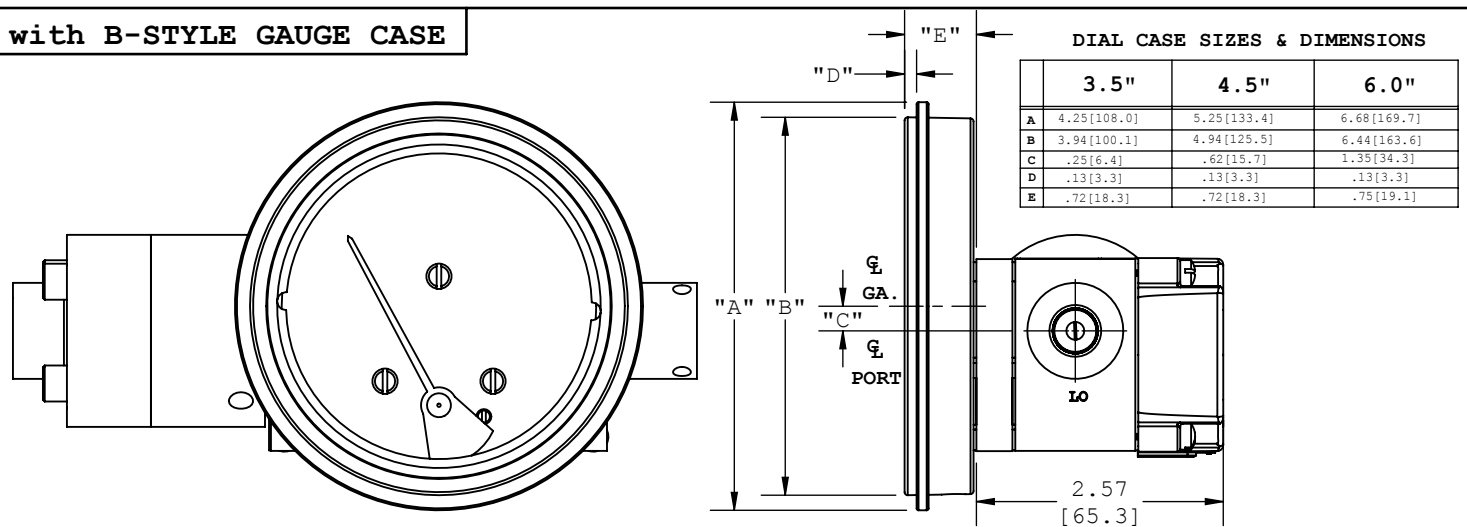

1533DGS-1 SWITCH OPTION

2.5B & 2.5F DIAL CASES

with B-STYLE GAUGE CASE

with F-STYLE GAUGE CASE

1533DGS-1 RELAY OPTION

-R2 MODEL

PORTING LOCATIONS FOR BOTH MODELS