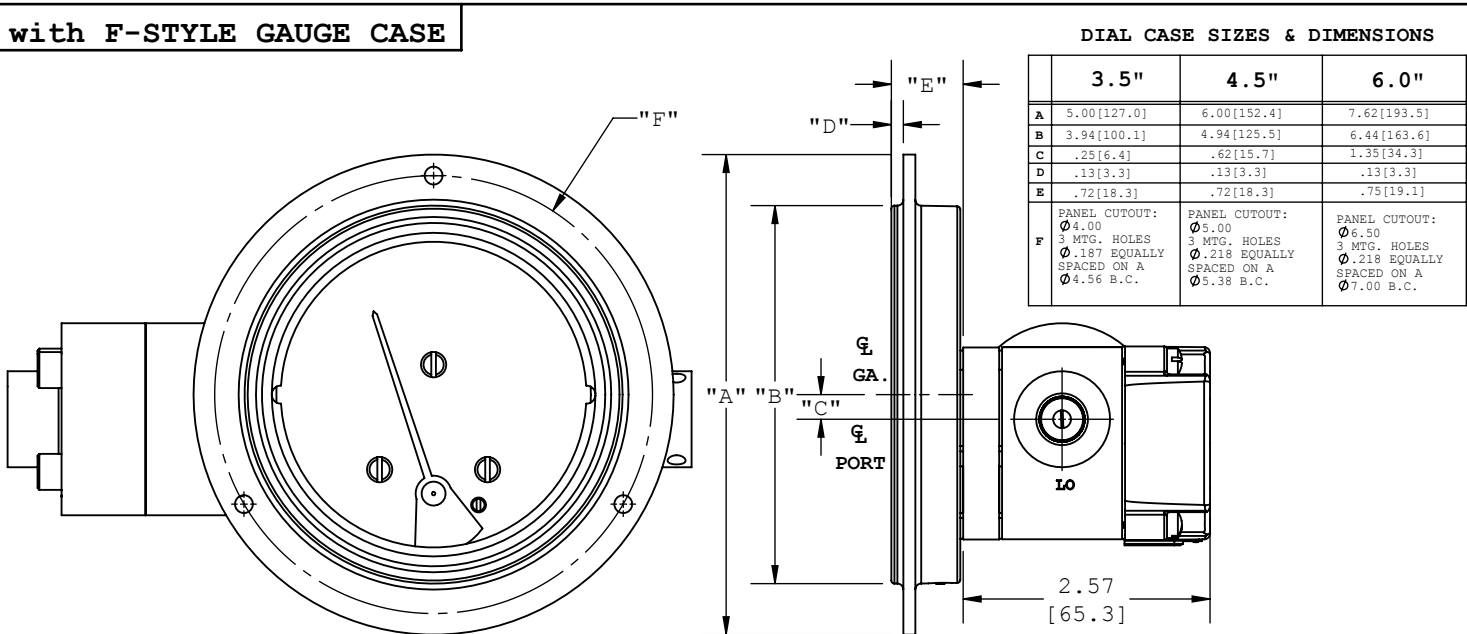

1533DGS-1 SWITCH OPTION

2.5B & 2.5F DIAL CASES

with B-STYLE GAUGE CASE

with F-STYLE GAUGE CASE

1533DGS-1 RELAY OPTION

-R2 MODEL

PORTING LOCATIONS FOR BOTH MODELS