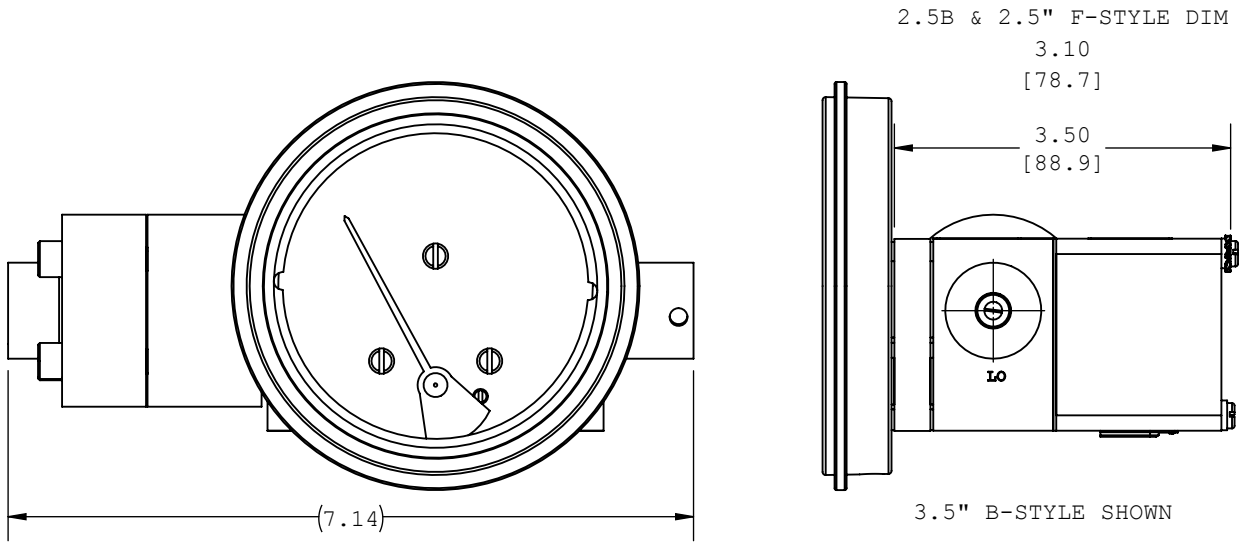

1533DGS-1 SWITCH OPTION

2.5B & 2.5F DIAL CASES

with B-STYLE GAUGE CASE

with F-STYLE GAUGE CASE

1533DGS-1 RELAY OPTION

-R2 MODEL

PORTING LOCATIONS FOR BOTH MODELS