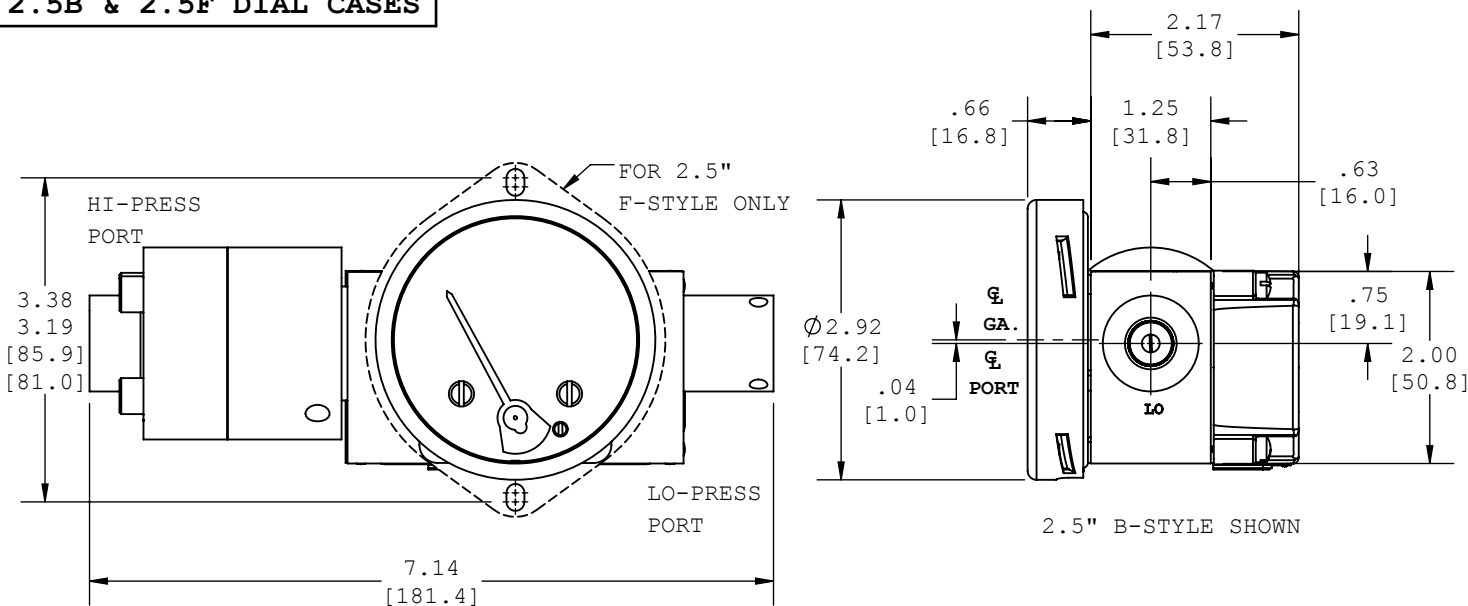

1533DGS-1 SWITCH OPTION

2.5B & 2.5F DIAL CASES

with B-STYLE GAUGE CASE

with F-STYLE GAUGE CASE

1533DGS-1 RELAY OPTION

-R2 MODEL

PORTING LOCATIONS FOR BOTH MODELS